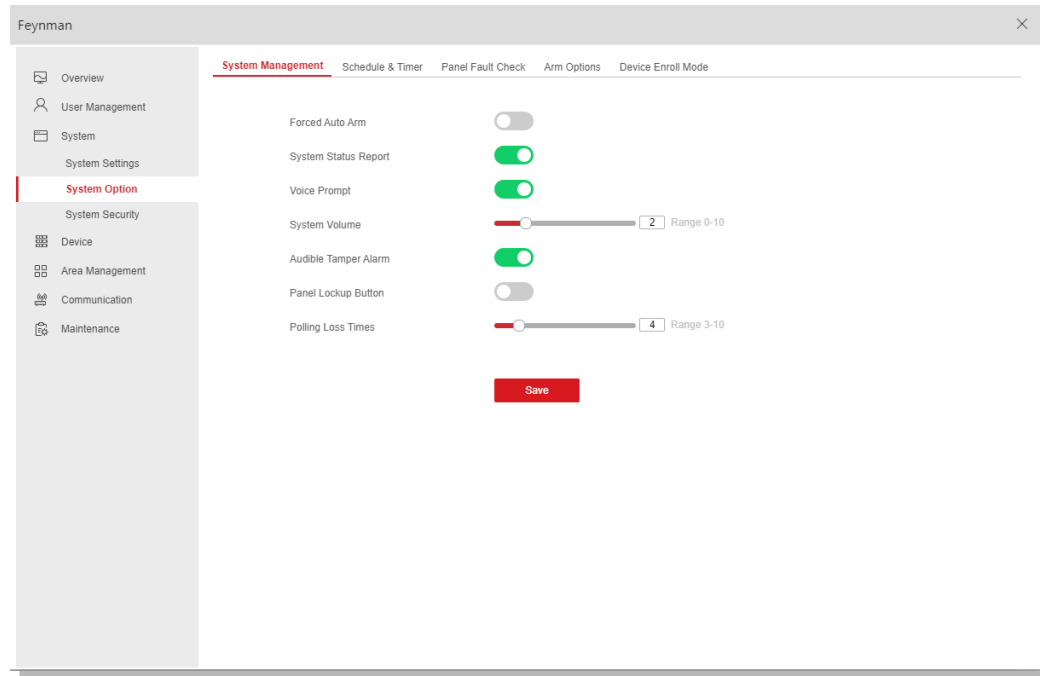

- Visualización del estado de salud centralizado y vívido
- Notificación de excepción de dispositivo en tiempo real (portal, aplicación, correo electrónico)
- Quick exception **report export**

Name	Network Sta...	Battery	Other Status	Abnormal...	Offline Ca...	Last Inspected	Operation
Office 1	OK	81%	[Icons]	1/9	0/0	16. Jul. 2020 11:32:05	[Settings][Shield]
Office 2	OK	81%	[Icons]	1/9	0/0	16. Jul. 2020 11:32:05	[Settings][Shield]
Office 3	OK	81%	[Icons]	1/9	0/0	16. Jul. 2020 11:32:05	[Settings][Shield]
Mike's home	OK	81%	[Icons]	1/9	0/0	16. Jul. 2020 11:32:05	[Settings][Shield]
Amy's home	OK	81%	[Icons]	1/9	0/0	16. Jul. 2020 11:32:05	[Settings][Shield]

Health status showing

Results	Name	Type	Whether Bypassed	Status	Battery Level	RF Signal Strength
Pass	Zone 01	Fire Detector	No	Offline	OK	Strong
Pass	Zone 11	Fire Detector	No	OK	OK	Strong
Pass	Zone 3312	Fire Detector	No	OK	Low	Strong
Pass	Zone 02	Fire Detector	No	OK	OK	Strong
Pass	Keypad 01	Wireless Keypad	/	OK	Low	Strong
Pass	Wireless Expander 01	Wireless Expander	/	OK	OK	Strong
Pass	Wireless Expander 12	Wireless Expander	/	OK	Low	Strong
Pass	Door 3312	Door	/	OK	Low	Strong

Un clic para llamar a la interfaz web del panel de control para una mayor configuración.

Benefit:

Reducing installers' time by online check and maintenance instead of on site work.

Enlace flexible entre dispositivos