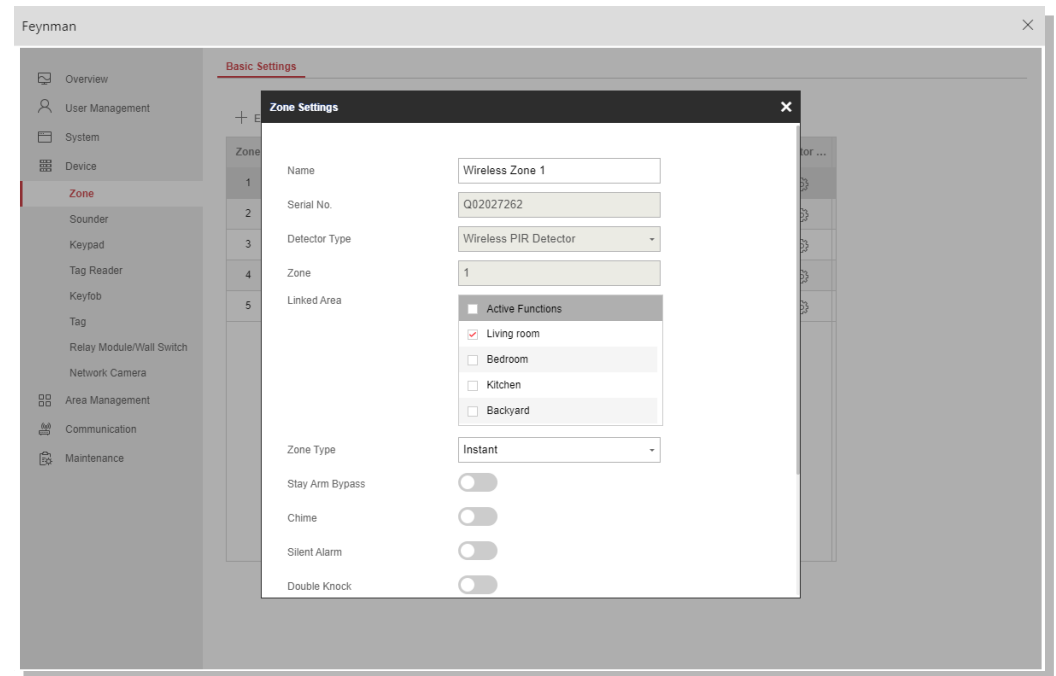

Configuración remota de parámetros

Un clic para llamar a la interfaz web del panel de control para una mayor configuración.

Benefit:

Reducing installers' time by online check and maintenance instead of on site work.