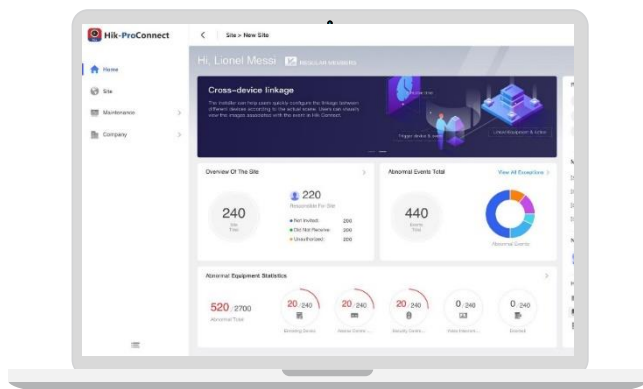

Hik-ProConnect

Hik-ProConnect Portal

<https://www.hik-proconnect.com/>

Chrome

Firefox

IE11