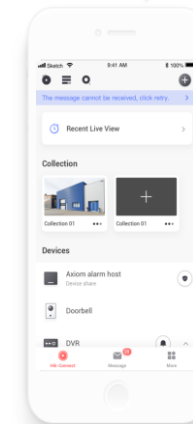

Hik-ProConnect App

★★★★★ 4.6, 40.9K Ratings

Hik-Connect App

Hik- ProConnect Portal

Hik- ProConnect App

Hik-Connect
(Hik-Connect V4.3 and above)

Hik-ProConnect

HIKVISION